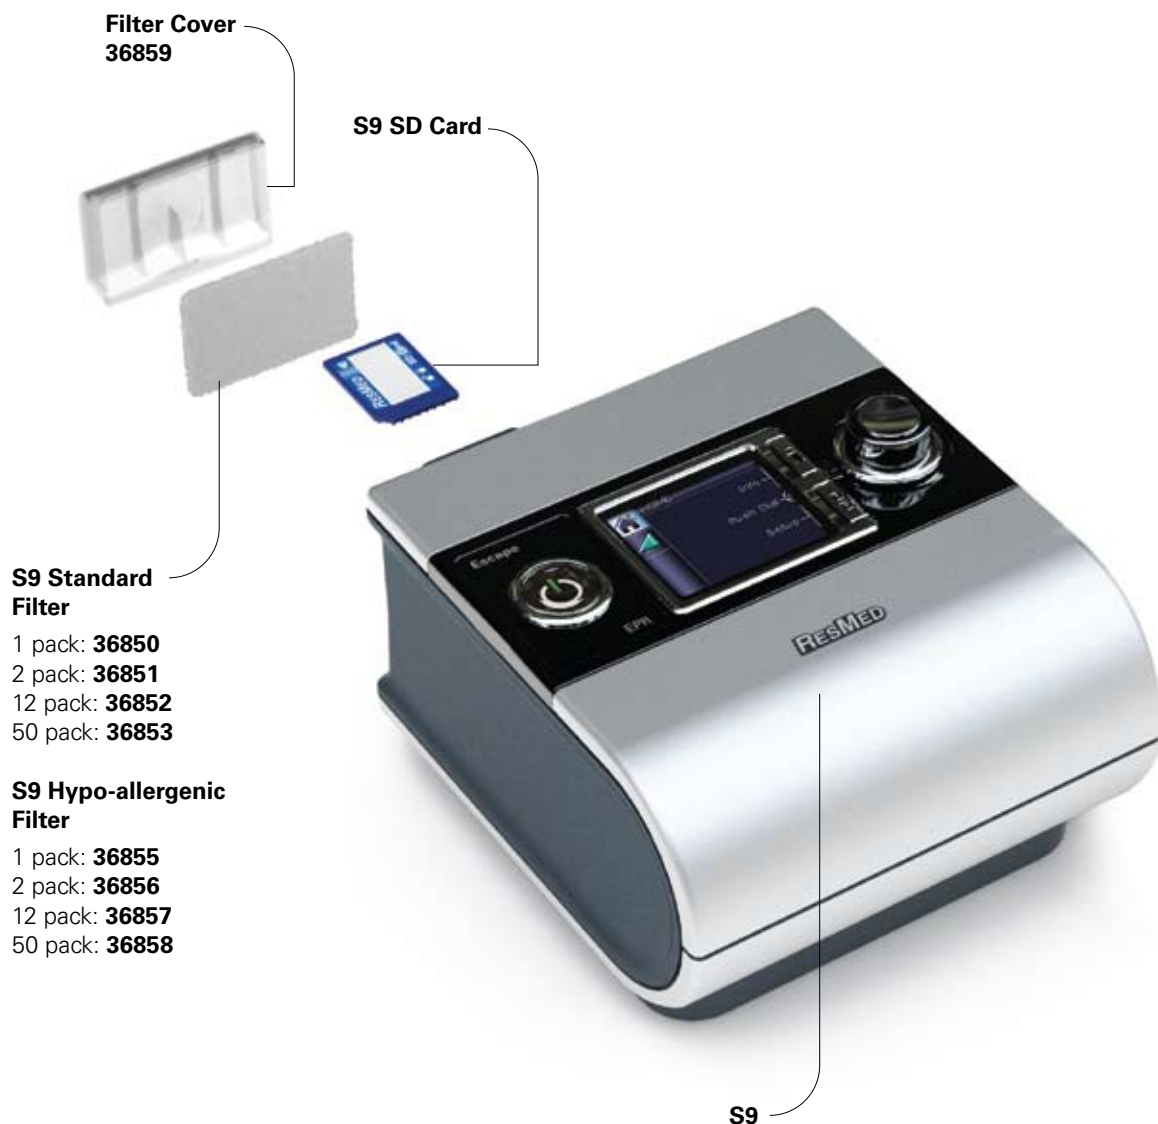

S9™ Escape

SLEEP THERAPY SYSTEM

Accessories Guide

English

PRODUCT CODES

| | |
|----------------------------|--------------|
| S9 Escape – UK | 36141 |
| S9 Escape – Europe Group 1 | 36201 |
| S9 Escape – Europe Group 2 | 36221 |
| S9 Escape – Europe Group 3 | 36261 |
| S9 Escape – Asia Pacific | 36361 |

S9 ACCESSORIES

SlimLine™ Tubing
36810

SlimLine Tubing Wrap
36811

Standard Tubing
21948
• 2m Autoclavable:
14948

Standard Tubing Wrap
33963

S9 90W Power Supply Unit
36823 (Eur)
36822 (UK)

S9 30W Power Supply Unit
36920

S9 Travel Bag
36860

DATA MANAGEMENT ACCESSORIES

SD Card Protective Folder (including SD Card)
1 pack: **36843**
10 pack: **36841**

SD Card Reader
36931
• USB extension cable
7071015

ResScan™ (Version 3.11)
31309